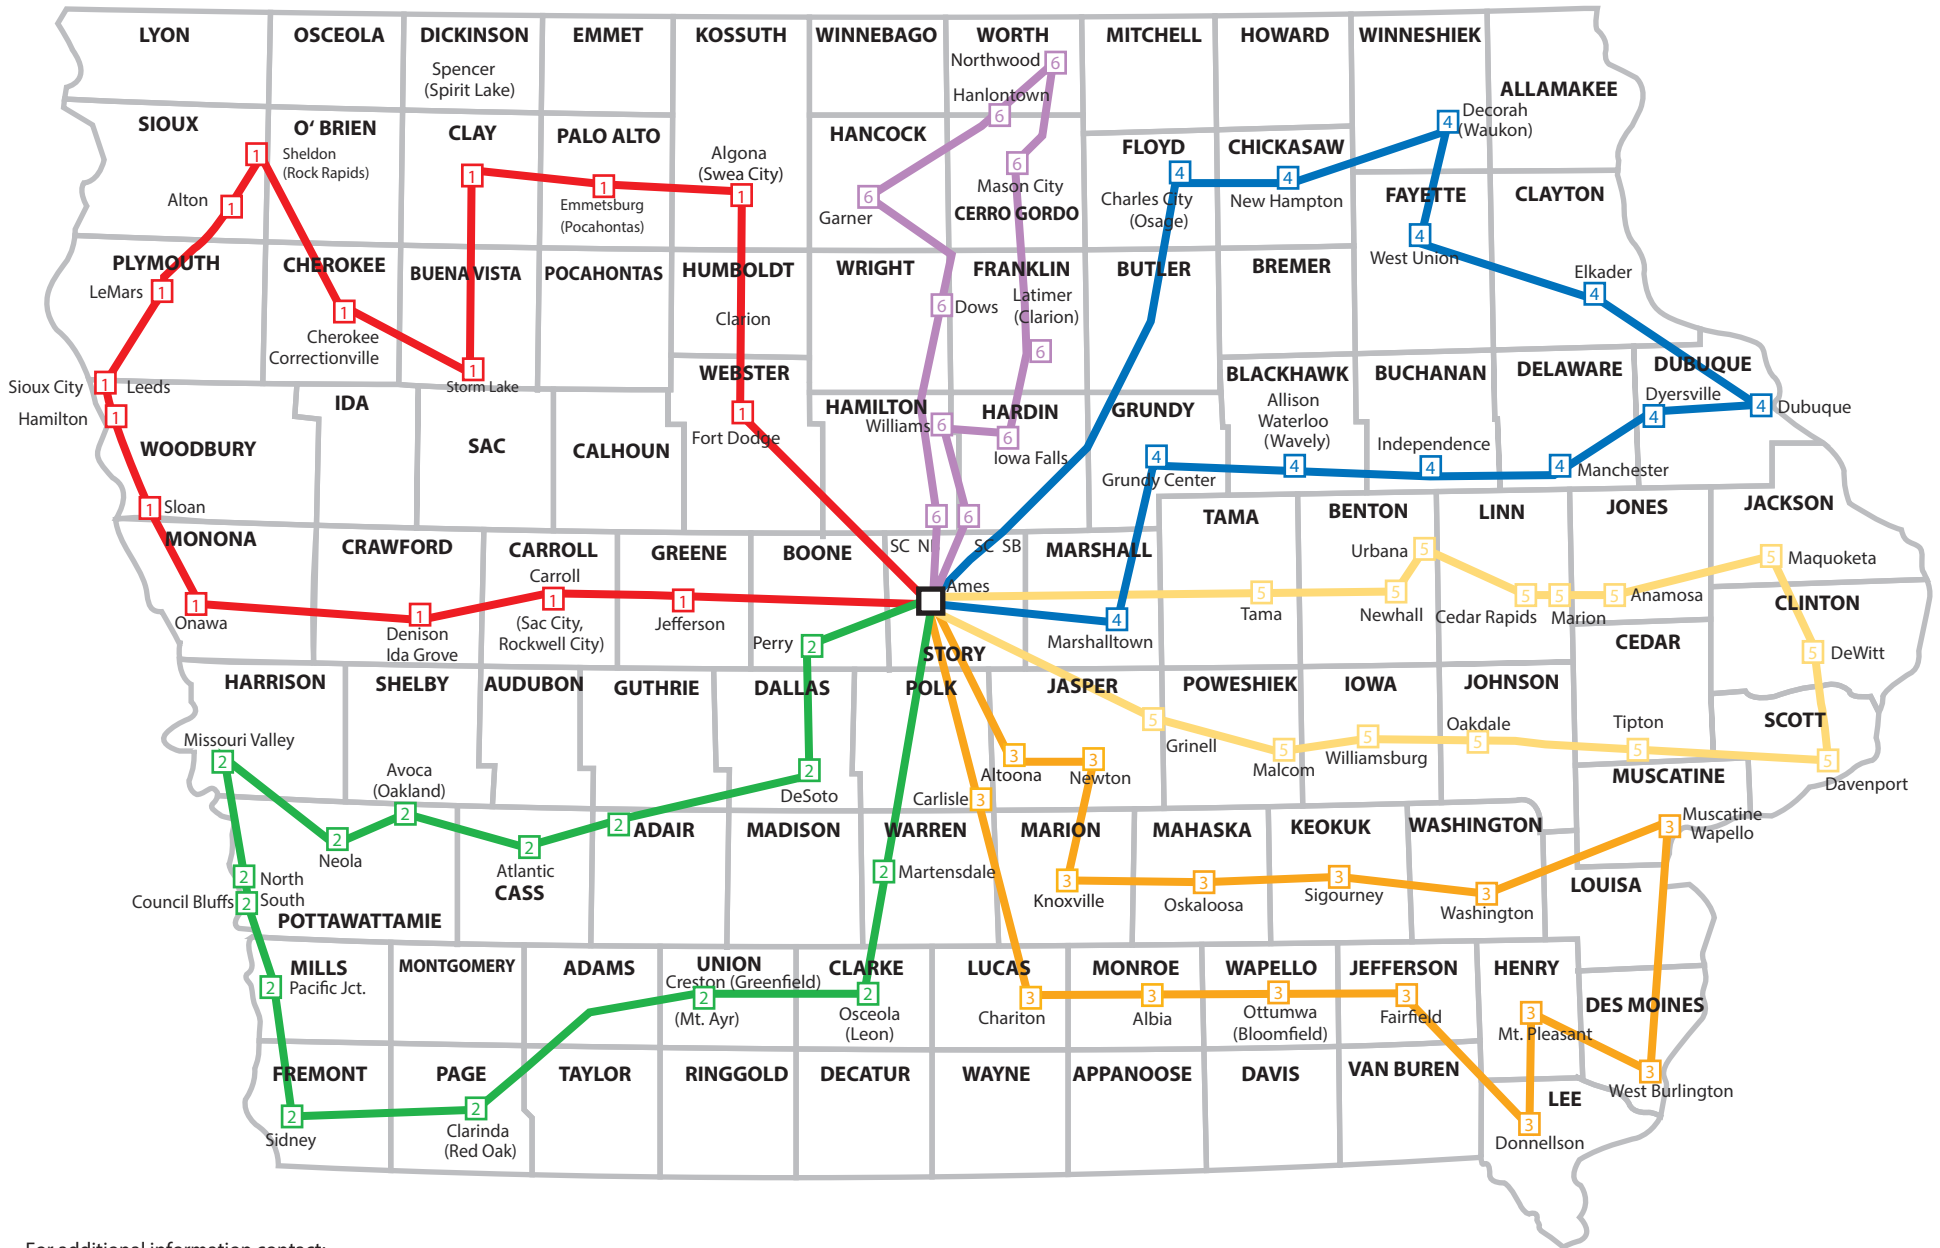

IOWA DOT FREIGHT ROUTES

For additional information contact:
 Iowa DOT Distribution Center
 515-239-1574